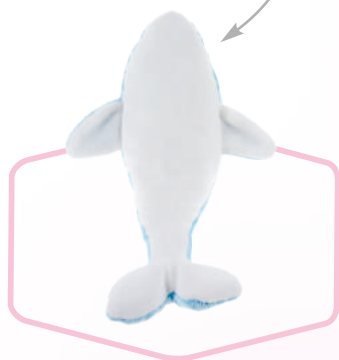

HE414

Flipper

Delfin
Dolphin

- plush
- 25 cm
- belly front (30 x 30 mm) TF

HE405

Snappy

Krokodyl
Crocodile

- plush
- 25 cm
- tag front (25 x 10 mm) T
- item belly (60 x 35 mm) TF